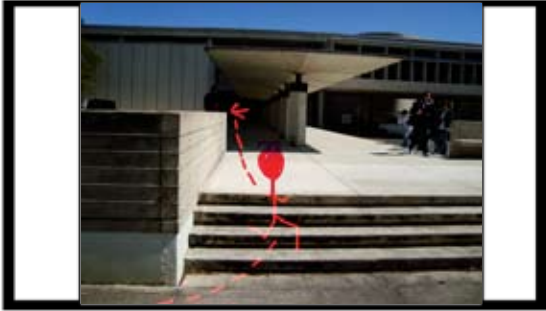

Scene 11
Wide - Robber runs up stairs